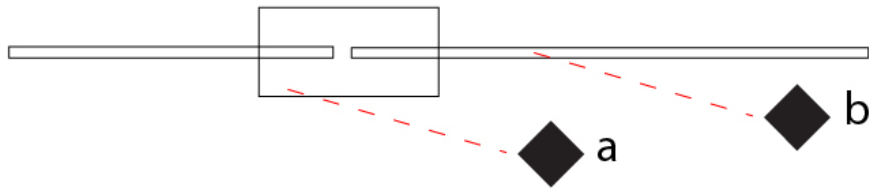

SPILLO 2 ROD RECESSED

D46031-

PROJECT	_____
TYPE	_____
SPECIFIER	_____
QUANTITY	_____
DATE	_____

D