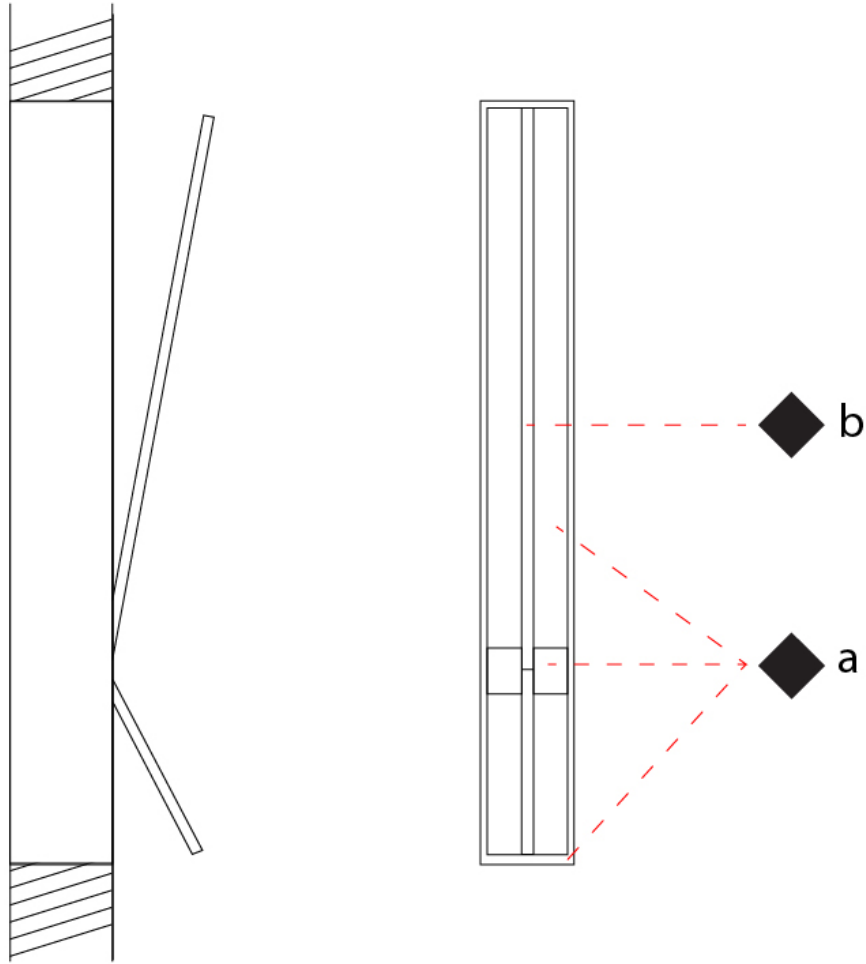

SPILLO 2 ROD RECESSED

D46027-

PROJECT
TYPE
SPECIFIER
QUANTITY
DATE

D