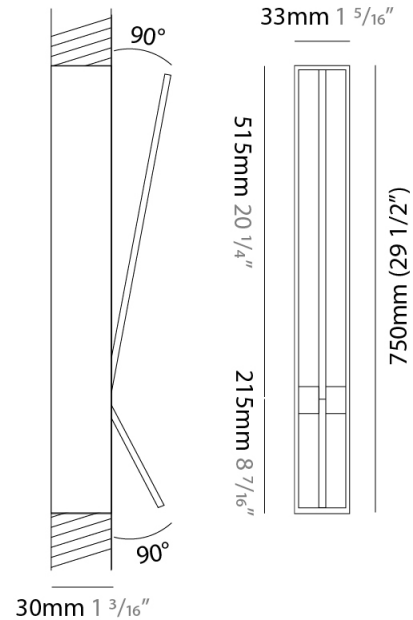

GENERAL

Series: Spillo
 Subseries: Spillo 2 Rod
 Brand: Icone
 Division: Design
 Mounting Type: Recessed
 Mounting Location: Wall
 Subcategory: Ambient

PHYSICAL

Shape: Rectangle
 Width (mm): 33
 Width (in): 1 ⁵/₁₆
 Height (mm): 750
 Height (in): 29 ¹/₂
 Min. Recessing Depth (mm): 30
 Min. Recessing Depth (in): 1 ³/₁₆
 Light Distribution: Adjustable
[Fixture Finish: WHI / BLK / CHR / BGD](#)
 Fixture Material: Brass

LED

[Color Temperature \(°K\): 2700 / 3000](#)
 Nominal Lumen (lm): 770
 CRI: >90 CRI
 Lamp Life (hrs): 50000

OPTICAL

Adjustability: Tilt 90°

RATINGS AND CERTIFICATIONS

Certified By: Certified for North American Standards
 IP rating: IP20

GENERAL

Series: Spillo
 Subseries: Spillo 2 Rod
 Brand: Icone
 Division: Design
 Mounting Type: Recessed
 Mounting Location: Wall
 Subcategory: Ambient

PHYSICAL

Shape: Rectangle
 Width (mm): 33
 Width (in): 1 5/16
 Height (mm): 1150
 Height (in): 45 1/4
 Min. Recessing Depth (mm): 30
 Min. Recessing Depth (in): 1 3/16
 Light Distribution: Adjustable
 Fixture Finish: WHI / BLK / CHR / BGD
 Fixture Material: Brass

GENERAL

Series: Spillo
 Subseries: Spillo 2 Rod
 Brand: Icone
 Division: Design
 Mounting Type: Recessed
 Mounting Location: Ceiling
 Subcategory: Ambient

PHYSICAL

Shape: Rectangle
 Length (mm): 50
 Length (in): 1 ¹⁵/₁₆
 Width (mm): 600
 Width (in): 23 ⁵/₆
 Height (mm): 400
 Height (in): 15 ³/₄
 Light Distribution: Adjustable
 Fixture Finish: WHI / BLK / CHR / BGD
 Fixture Material: Brass