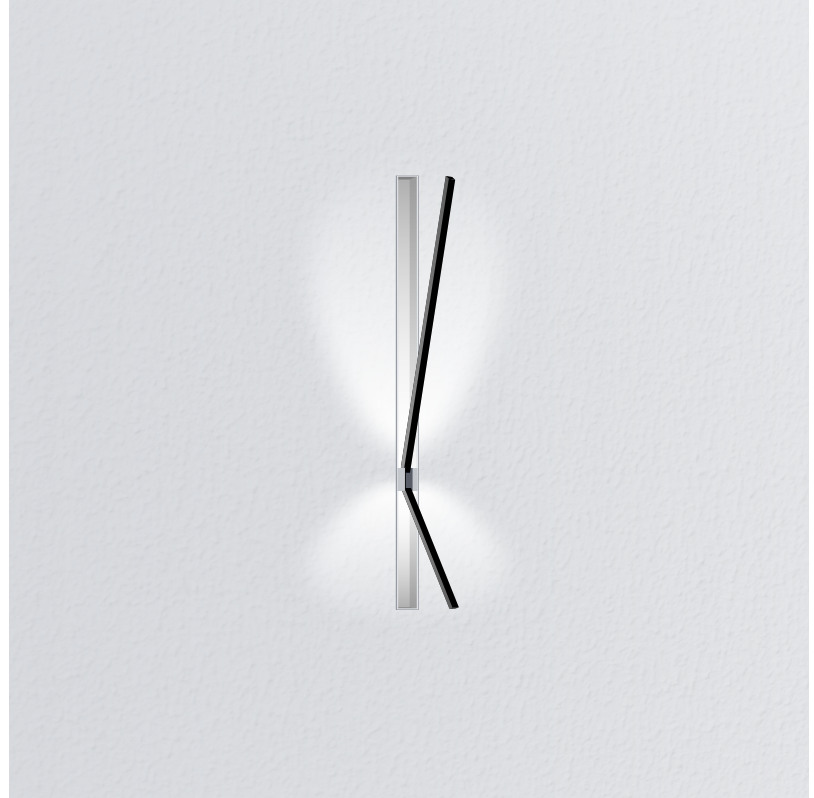

GENERAL

Series: Spillo
 Subseries: Spillo 2 Rod
 Brand: Icone
 Division: Design
 Mounting Type: Recessed
 Mounting Location: Wall
 Subcategory: Ambient

PHYSICAL

Shape: Rectangle
 Width (mm): 33
 Width (in): 1 ⁵/₁₆
 Height (mm): 750
 Height (in): 29 ¹/₂
 Min. Recessing Depth (mm): 30
 Min. Recessing Depth (in): 1 ³/₁₆
 Light Distribution: Adjustable
[Fixture Finish: WHI / BLK / CHR / BGD](#)
 Fixture Material: Brass

LED

[Color Temperature \(°K\): 2700 / 3000](#)
 Nominal Lumen (lm): 770
 CRI: >90 CRI
 Lamp Life (hrs): 50000

OPTICAL

Adjustability: Tilt 90°

RATINGS AND CERTIFICATIONS

Certified By: Certified for North American Standards
 IP rating: IP20

GENERAL

Series: Spillo
 Subseries: Spillo 2 Rod
 Brand: Icone
 Division: Design
 Mounting Type: Recessed
 Mounting Location: Wall
 Subcategory: Ambient

PHYSICAL

Shape: Rectangle
 Width (mm): 33
 Width (in): 1 5/16
 Height (mm): 1150
 Height (in): 45 1/4
 Min. Recessing Depth (mm): 30
 Min. Recessing Depth (in): 1 3/16
 Light Distribution: Adjustable
 Fixture Finish: WHI / BLK / CHR / BGD
 Fixture Material: Brass