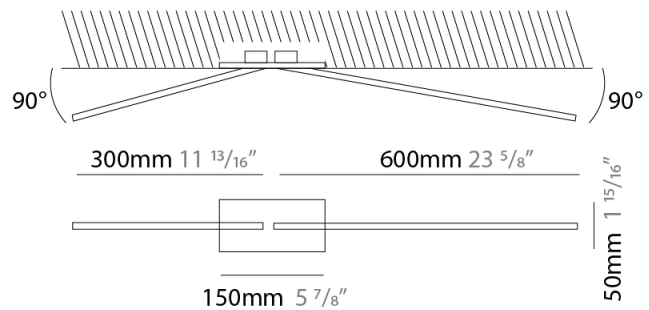

GENERAL

Series: Spillo
 Subseries: Spillo 2 Rod
 Brand: Icone
 Division: Design
 Mounting Type: Recessed
 Mounting Location: Wall
 Subcategory: Ambient

PHYSICAL

Shape: Rectangle
 Width (mm): 33
 Width (in): 1 ⁵/₁₆
 Height (mm): 750
 Height (in): 29 ¹/₂
 Min. Recessing Depth (mm): 30
 Min. Recessing Depth (in): 1 ³/₁₆
 Light Distribution: Adjustable
[Fixture Finish: WHI / BLK / CHR / BGD](#)
 Fixture Material: Brass

GENERAL

Series: Spillo
 Subseries: Spillo 2 Rod
 Brand: Icone
 Division: Design
 Mounting Type: Recessed
 Mounting Location: Ceiling
 Subcategory: Ambient

PHYSICAL

Shape: Rectangle
 Length (mm): 50
 Length (in): 1 ¹⁵/₁₆
 Width (mm): 900
 Width (in): 35 ⁷/₁₆
 Height (mm): 600
 Height (in): 23 ⁵/₈
 Light Distribution: Adjustable
 Fixture Finish: WHI / BLK / CHR / BGD
 Fixture Material: Brass

LED

Color Temperature (°K): 2700 / 3000
 Nominal Lumen (lm): 990
 CRI: >90 CRI
 Lamp Life (hrs): 50000

OPTICAL

Adjustability: Tilt 90°

RATINGS AND CERTIFICATIONS

Certified By: Certified for North American Standards
 IP rating: IP20

GENERAL

Series: Spillo
 Subseries: Spillo 2 Rod
 Brand: Icone
 Division: Design
 Mounting Type: Recessed
 Mounting Location: Ceiling
 Subcategory: Ambient

PHYSICAL

Shape: Rectangle
 Length (mm): 50
 Length (in): 1 ¹⁵/₁₆
 Width (mm): 1200
 Width (in): 47 ¹/₄
 Height (mm): 800
 Height (in): 31 ¹/₂
 Light Distribution: Adjustable
 Fixture Finish: WHI / BLK / CHR / BGD
 Fixture Material: Brass